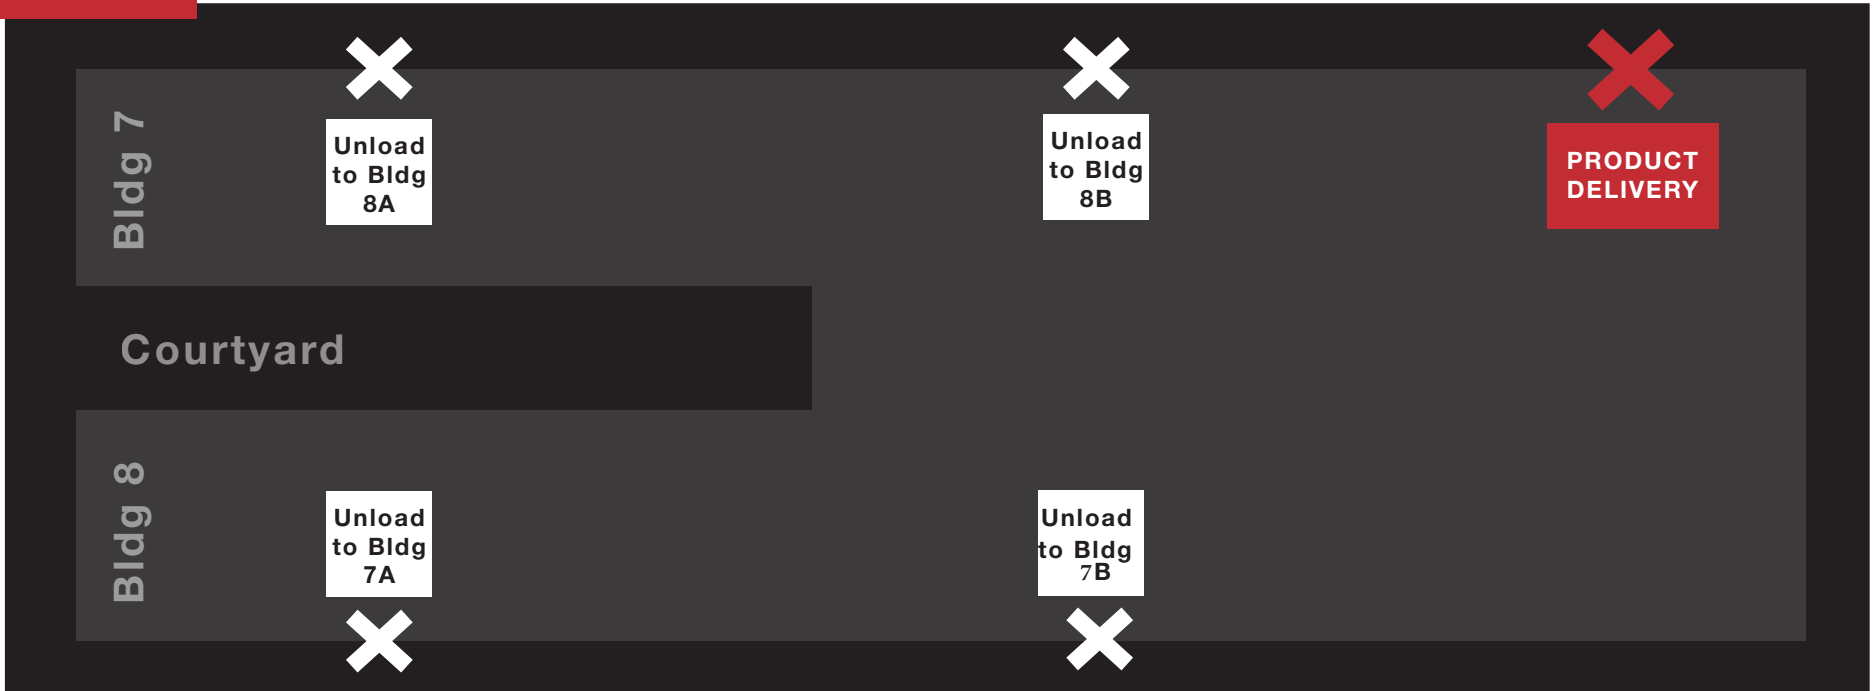

Driver Check-in

Product delivery is on 33rd Street at Building 8C

Driver
Check-in

----- 33rd STREET ----->

2nd AVENUE

3rd AVENUE

34th STREET

Industry City