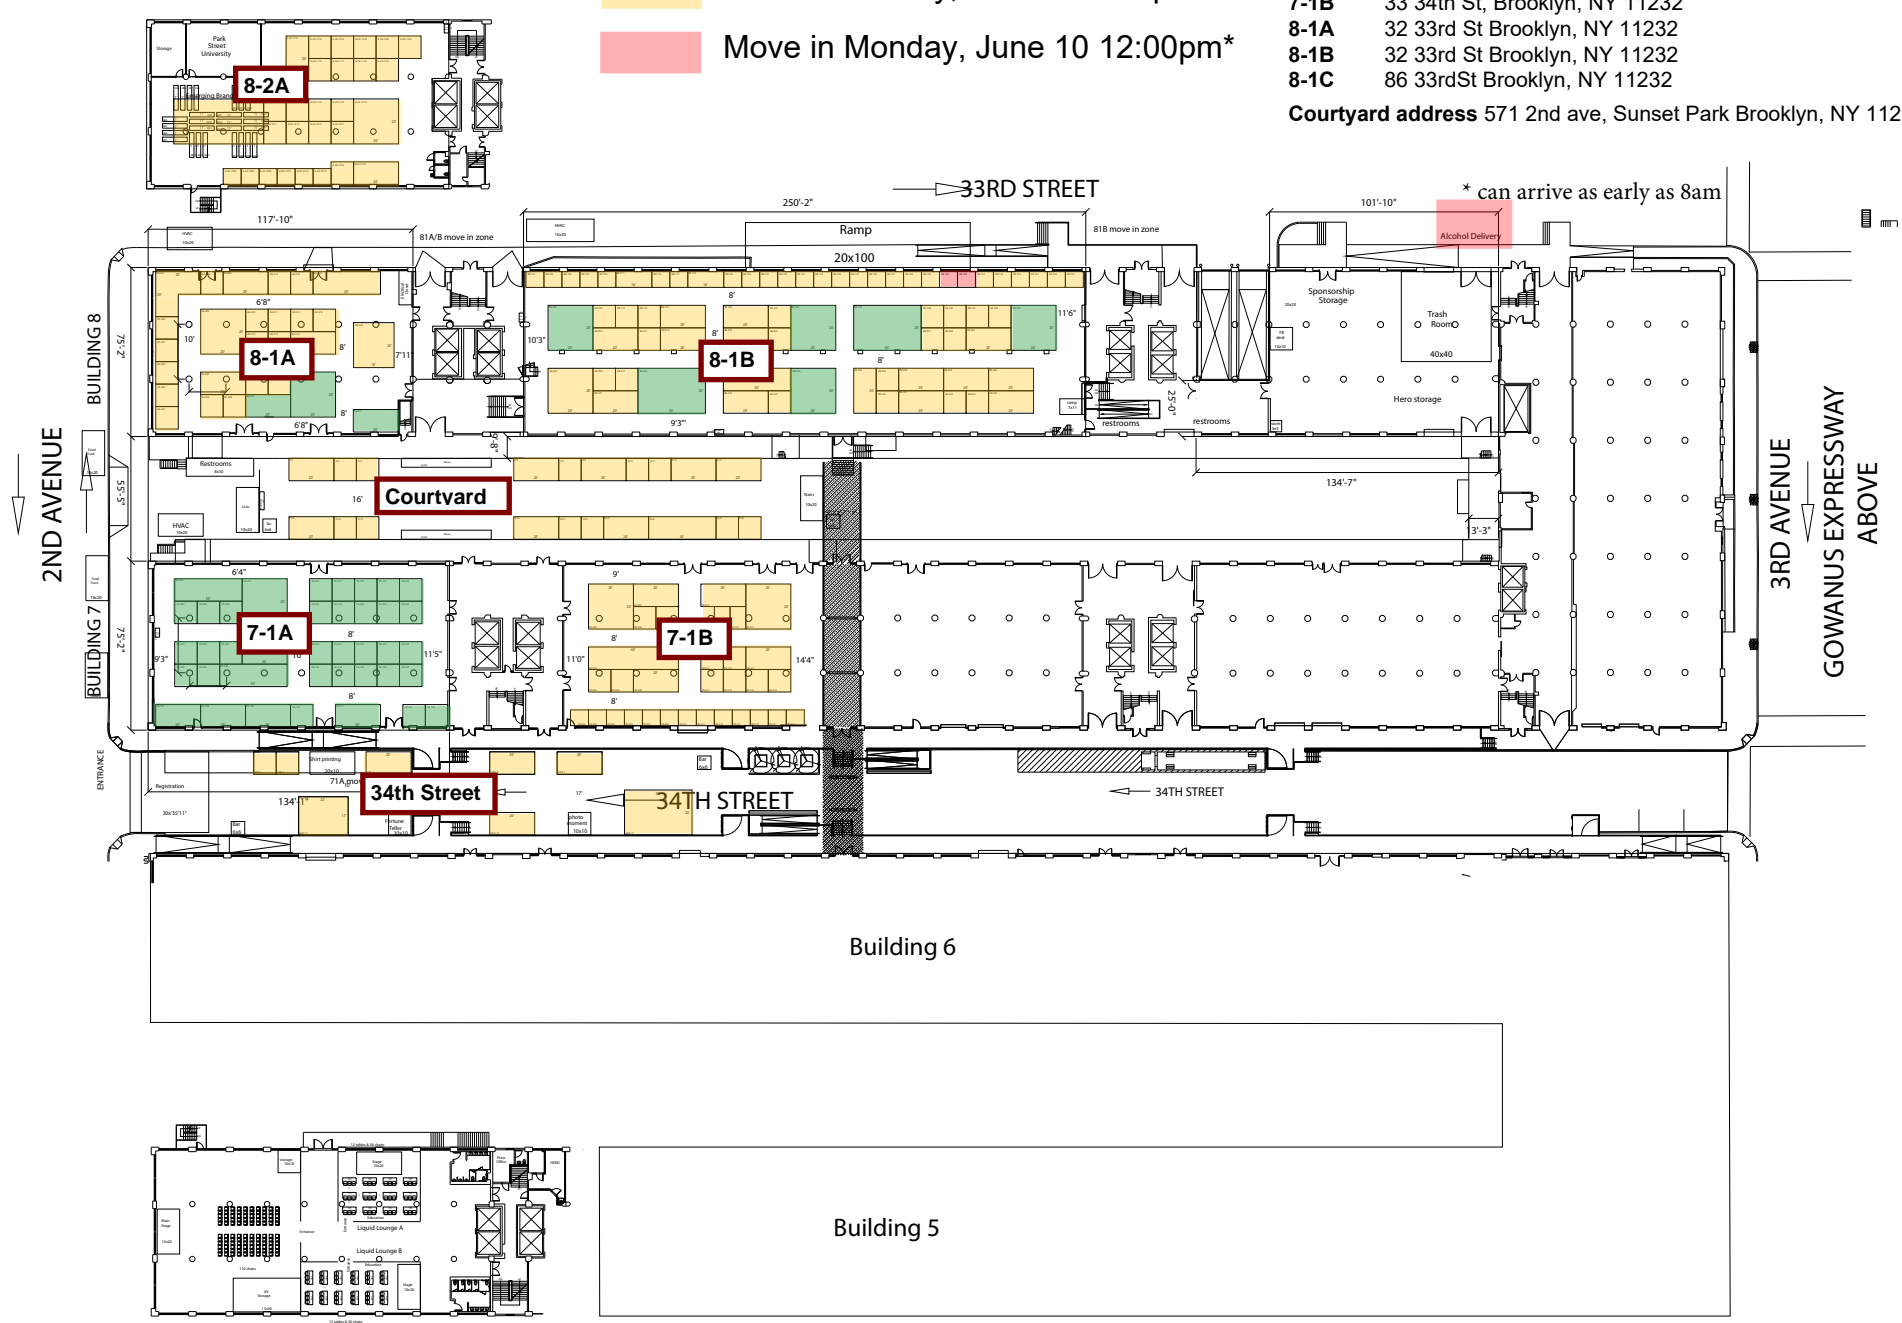

- Move-in Saturday, June 8 12:00pm
- Move in Sunday, June 9 12:00pm
- Move in Monday, June 10 12:00pm*

STREET ADDRESS

- 5-2A** 33 35th St Brooklyn, NY 11232
- 7-1A** 33 34th st Brooklyn, NY 11232
- 7-1B** 33 34th St, Brooklyn, NY 11232
- 8-1A** 32 33rd St Brooklyn, NY 11232
- 8-1B** 32 33rd St Brooklyn, NY 11232
- 8-1C** 86 33rdSt Brooklyn, NY 11232
- Courtyard address** 571 2nd ave, Sunset Park Brooklyn, NY 11232

* can arrive as early as 8am

3RD AVENUE
GOWANUS EXPRESSWAY
ABOVE

2ND AVENUE

BUILDING 8

BUILDING 7

Building 6

Building 5